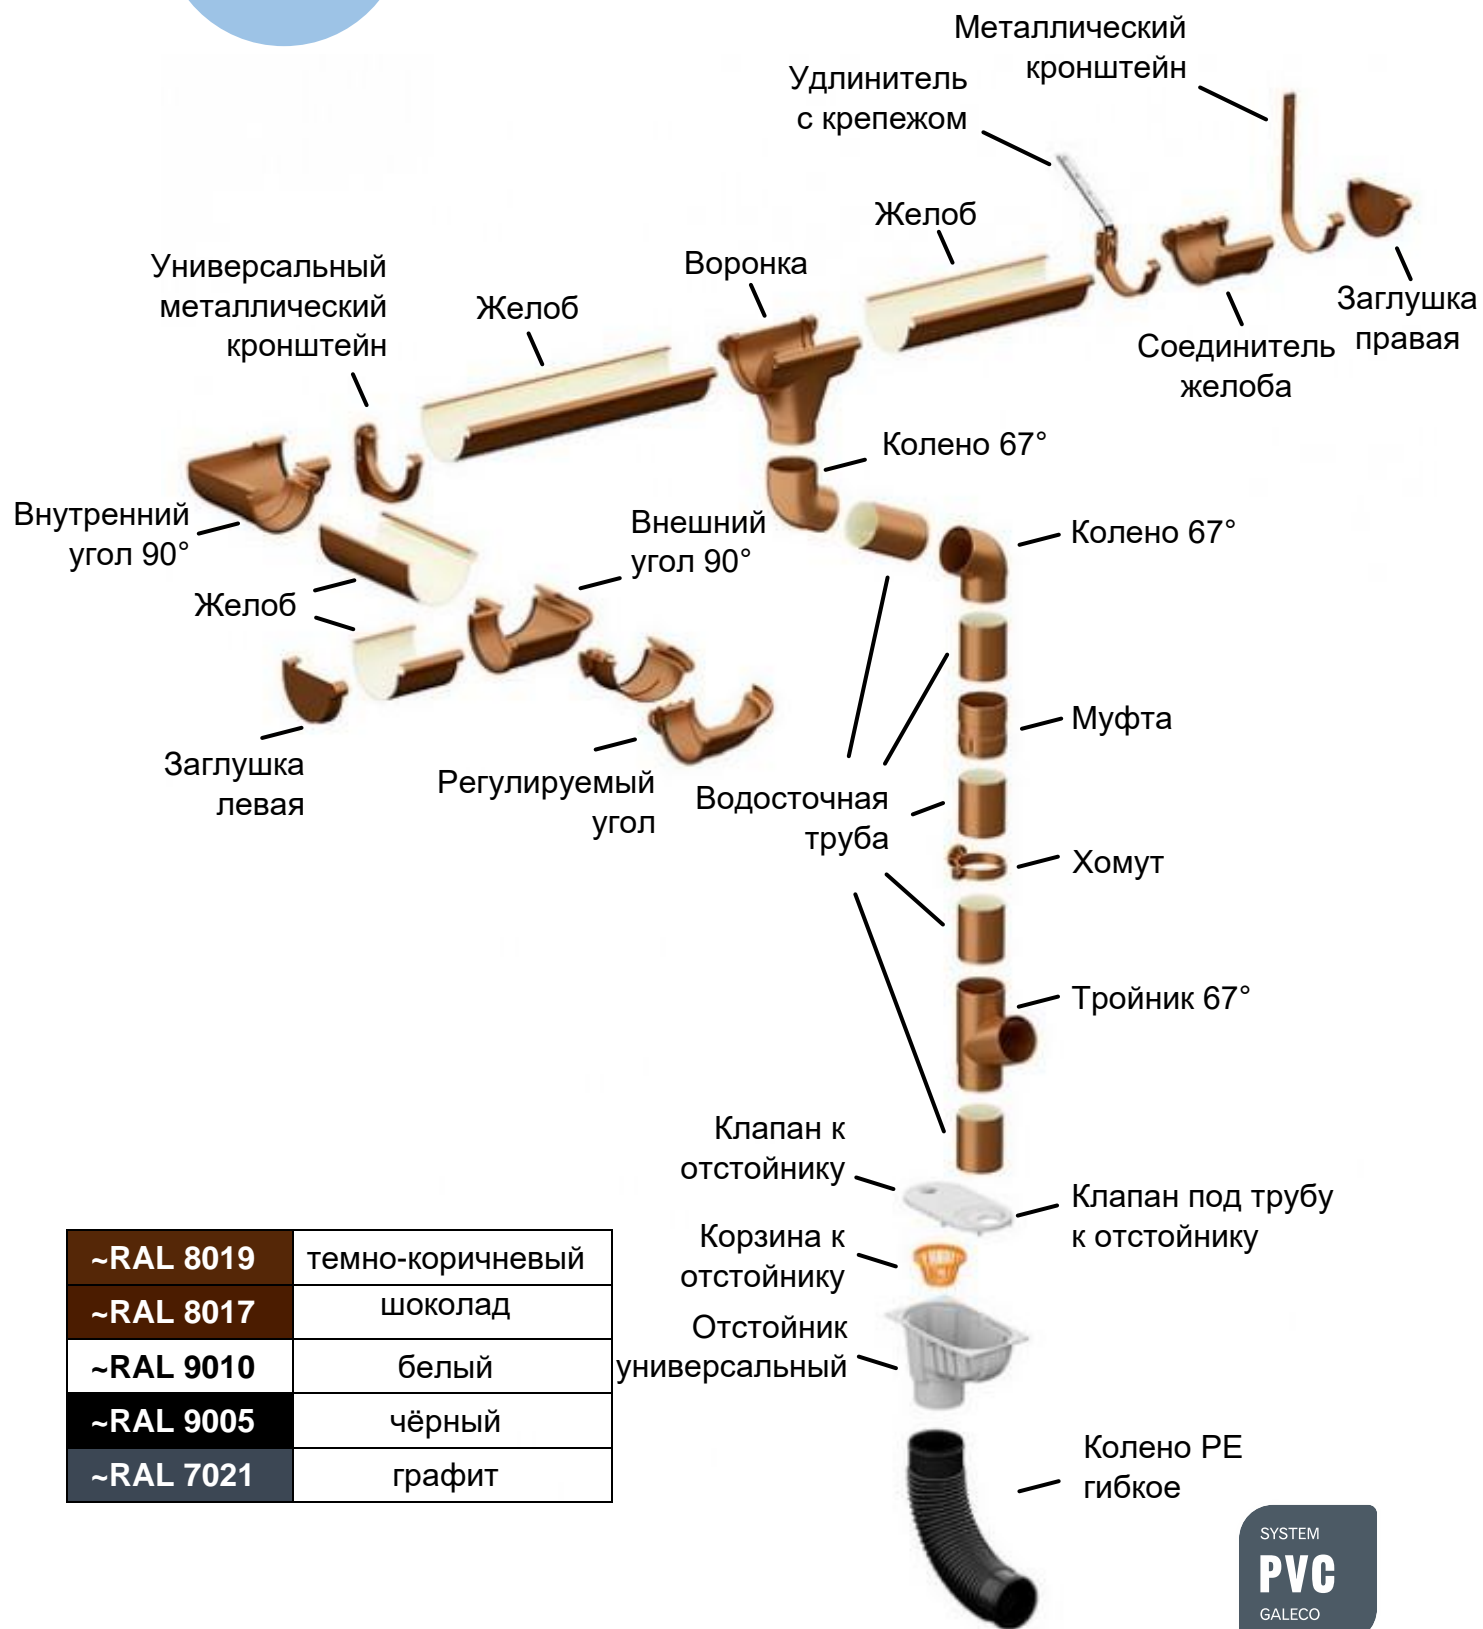

Водосточные системы Galeco PVC

~RAL 8019	темно-коричневый
~RAL 8017	шоколад
~RAL 9010	белый
~RAL 9005	чёрный
~RAL 7021	графит